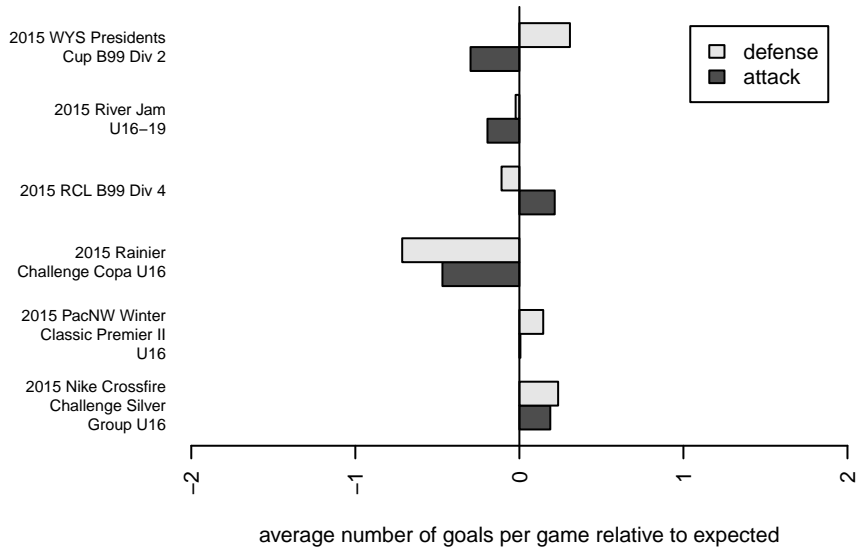

Performance relative to 13 month average