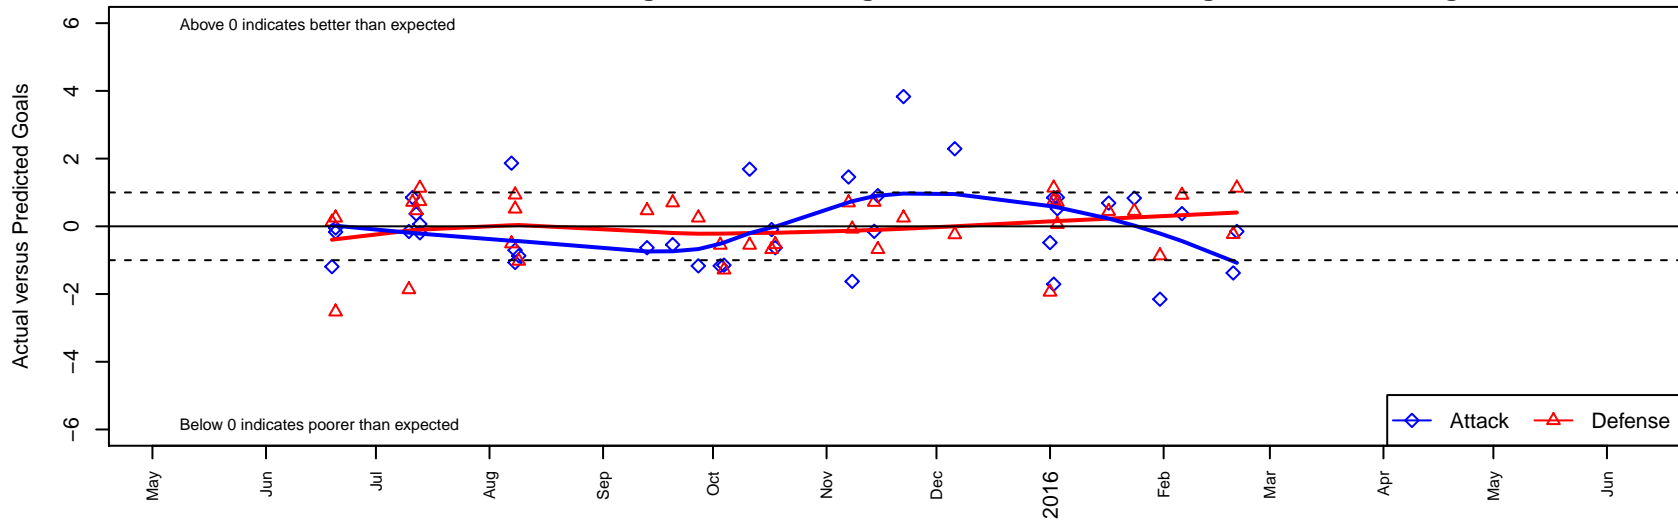

WPFC Navy B99

Washington Premier FC
 Tacoma, WA
 B99 total strength=1488
 attack=10.71 defense=10.98
 fall league = RCL B99 Div 4
 notes= Waters 2015

alt names used:
 WASHINGTON PREMIER FC BU99 NAVY (W/
 WPFC B99 Navy
 WPFC BU99 Navy
 WPFC B99 Navy C
 WPFC B99 Navy C

WPFC Navy B99
 Dots are actual minus expected GF (blue circles) and GA (red triangles).
 Blue line is smoothed change in attack strength. Red is smoothed change in defense strength.

**attack and defense variance (black dot)
relative to other teams
and top 10 in region**