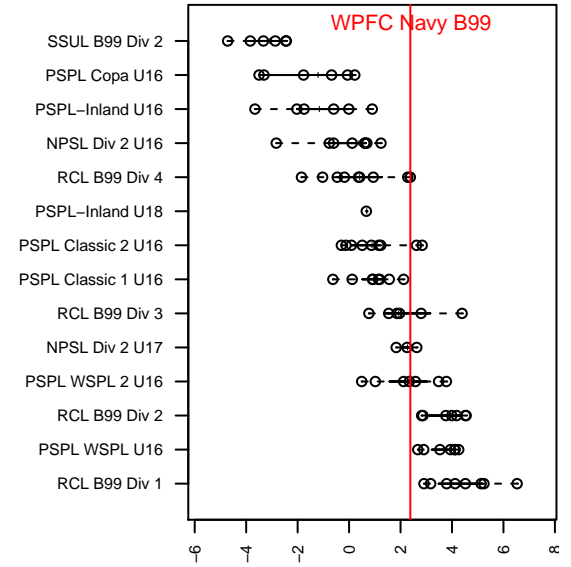

**attack and defense rating
relative to others at age
and all opponents in last 13 months**