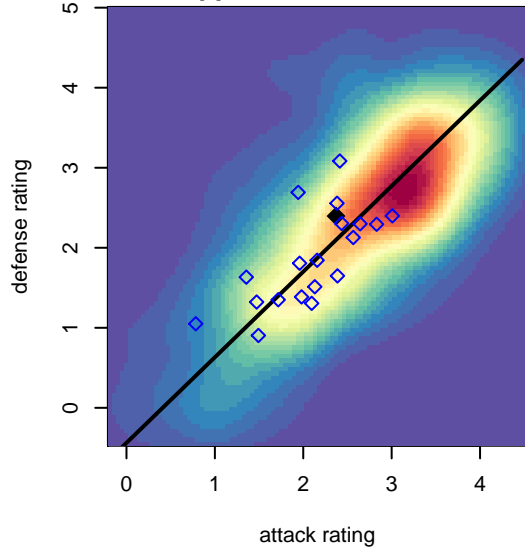

**attack and defense rating
relative to others at age
and all opponents in last 13 months**